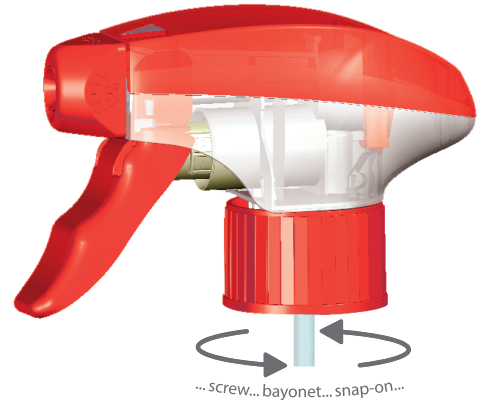

OnePak™ Universal Sprayer

Pre-compression technology suitable for the entire spraying universe

	Features	OpUs Basic	OpUs Advanced	OpUs Xtra
Spray patterns	Nozzle Spray Narrow Angle	•	•	•
	Nozzle Foam Pipe	•	•	•
	Nozzle Foam Pipe foam insert		•	•
	Nozzle Trio (spray/off/stream)		•	•
	Nozzle SOF (spray/off/foam)			•
	Nozzle Foam CR (child resistant)		•	•
Trigger /actuator	Short	•	•	•
	Long			•
Design	Upper shroud (standard)	•	•	•
	Lower shroud (standard)	•	•	•
	Upper shroud (customized)			•
	Lower shroud (customized)			•
Specialties	Output	1,15cc	1,15 or 1,35cc	1,15 or 1,35cc
	Upside-Down			•
Colors Policy	Trigger; nozzle; cap	7 standard colors	7 standard colors	Customized
	Upper & Lower shroud	White only	7 standard colors	Customized